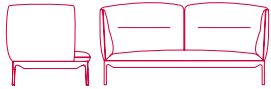

HIGH BACKREST

3S sofa | deep version
L220 D104 H103 cm
seat H42 D94 cm